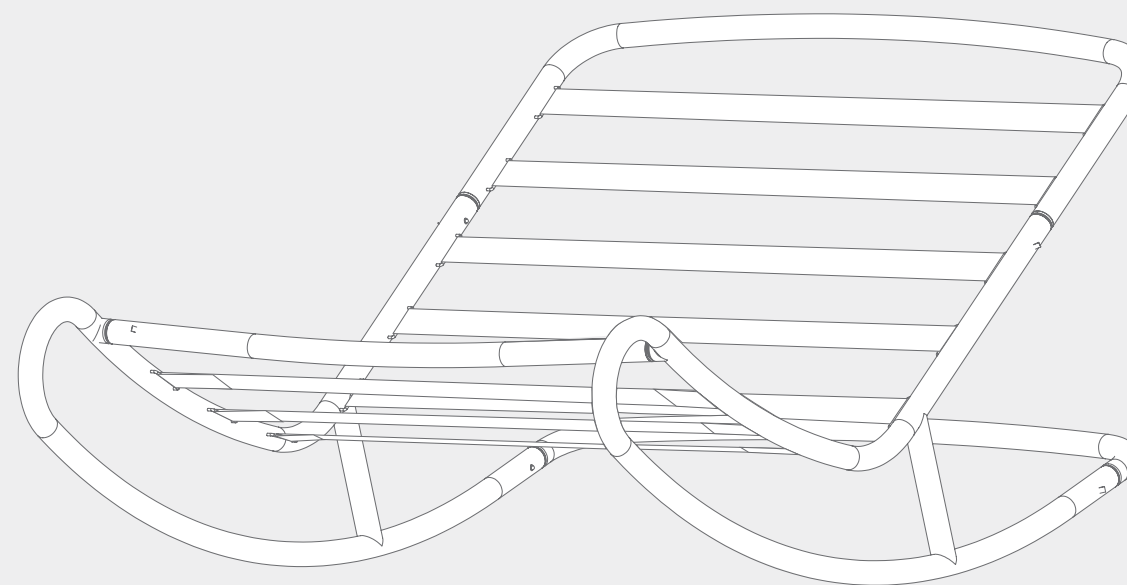

ROCK 'N ROLL

EN Manual
FR Manuel
DE Handbuch
ES Manual

max.
120 kg
265 lb

EN

WARNING

Do not allow children to use the Fatboy® rock 'n roll without direct adult supervision.

Never place a baby in the Fatboy® rock 'n roll.

Do not exceed maximum weight capacity of 120 kg / 265 lb for your Fatboy® rock 'n roll.

Care instructions: for maximum durability we suggest you store your Fatboy® rock 'n roll inside during rainy weather and at night.